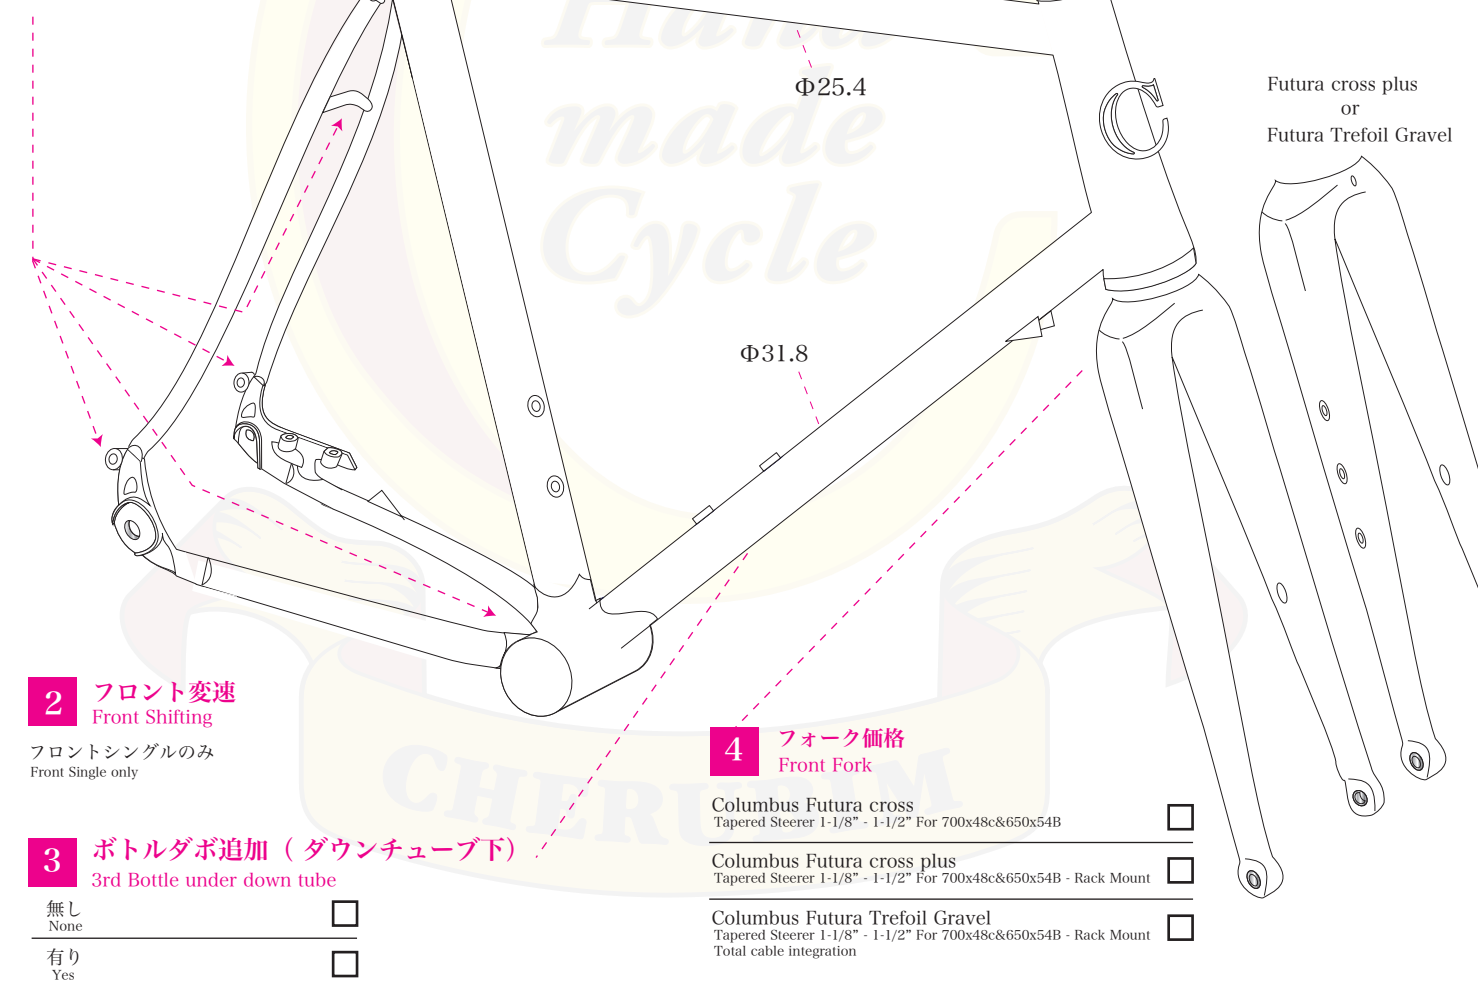

Gravel

Frame Information

Unleash the Cherubim gravel bike, a masterful blend of strength and agility that effortlessly conquers every terrain, from smooth city streets to rugged off-road trails. With the innovative "Float Disc End" ensuring the perfect balance of rigidity and flexibility, this bike invites you on an endless adventure. Precision-crafted for versatility, it adapts to changing landscapes, offering a responsive and robust ride. Experience the freedom of open roads and the thrill of winding trails as you redefine your cycling journey.

メッキ

Chrome plating

Without Chrome Plating メッキ無し ☐

With Chrome Plating メッキ有り ☐

TCI - ケーブルフル内蔵

TCI - Total cable integration with Columbus Trittico components

Yes (Fully internal cabling routing) ☐

No (Semi-internal cable routing option) ☐

SPEC

Frame size : Custom
Frame color : Custom
Headtube : EC34-EC44 Tapered
Seat post : 27.2mm
BB : 68mm BSA
Rear Hub spacing : 142mm Thru axle
Brake : Disc brake flat mount
Tire clearance : 700x42c and 650bx50
Bottle mount : 2

1 泥除けダボ

Mud Guard Mount

有り ☐

無し ☐

2 フロント変速

Front Shifting

フロントシングルのみ
Front Single only

3 ボトルダボ追加 (ダウンチューブ下)

3rd Bottle under down tube

無し ☐

有り ☐

4 フォーク価格

Front Fork

Columbus Futura cross
Tapered Steerer 1-1/8" - 1-1/2" For 700x48c&650x54B ☐

Columbus Futura cross plus
Tapered Steerer 1-1/8" - 1-1/2" For 700x48c&650x54B - Rack Mount ☐

Columbus Futura Trefoil Gravel
Tapered Steerer 1-1/8" - 1-1/2" For 700x48c&650x54B - Rack Mount
Total cable integration ☐